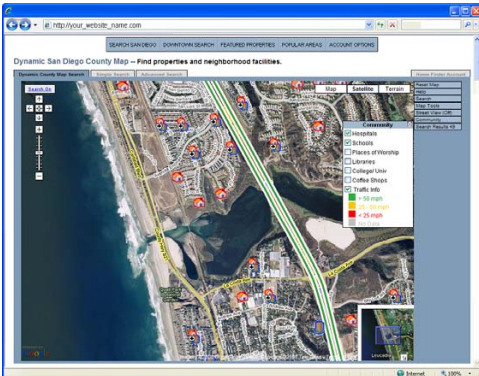

PREMIER IDX SEARCH

San Diego's Premier Mapping IDX Solution Start Generating Leads with Your Web Site!

Search for Properties & Rentals

• Dynamic Google™ Map Searching plus Neighborhood Facilities...

-  Homes
-  Schools
-  Condos
-  Places of Worship
-  Residential Income
-  Universities
-  Lots/Lands
-  Libraries
-  Rentals
-  Hospitals

...Live Traffic Data, Property Parcel Lines and Measure Tool

- Drive the Neighborhood with Street-Level Views
- Large Photos with Captions and Virtual Tour Links
- Rental Property Searching
- Foreclosure & Short Sale Searching
- Download Web Site Leads
 - Easily Download the Client Database into Outlook™, Excel™, Top Producer™, ACT! and other marketing software

Drive the Streets for Curb Appeal

Live Traffic Data and Satellite Views

- Create Custom Pages and Menus
 - Create Custom Pages with Simple Cut-and-Paste
 - Create Custom Menus for Specific Neighborhoods with the Ability to **Search Communities and Subdivisions**
 - Email Custom Search Links to Clients
 - Create Links to Any Page on the Internet
- Easily Integrates into All Web Sites
 - Create Integrates into Frames
 - Add a Custom Header & Footer for a Non-Framed Site
- Automatic Email and Mobile Phone Notification for New