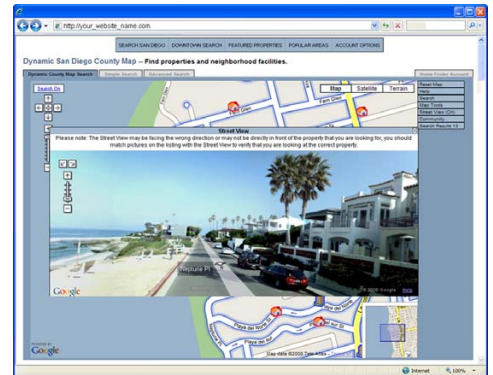

PREMIER IDX SEARCH

San Diego's Premier Mapping IDX Solution Start Generating Leads with Your Web Site!

Search for Properties & Rentals

• Dynamic Google™ Map Searching plus Neighborhood Facilities...

-  Homes
-  Schools
-  Condos
-  Places of Worship
-  Residential Income
-  Universities
-  Lots/Lands
-  Libraries
-  Rentals
-  Hospitals

...Live Traffic Data, Property Parcel Lines and Measure Tool

- Drive the Neighborhood with Street-Level Views
- Large Photos with Captions and Virtual Tour Links
- Rental Property Searching
- Foreclosure & Short Sale Searching
- Download Web Site Leads
 - Easily Download the Client Database into Outlook™, Excel™, Top Producer™, ACT! and other marketing software

Drive the Streets for Curb Appeal

Live Traffic Data and Satellite Views

- Create Custom Pages and Menus
 - Create Custom Pages with Simple Cut-and-Paste
 - Create Custom Menus for Specific Neighborhoods with the Ability to **Search Communities and Subdivisions**
 - Email Custom Search Links to Clients
 - Create Links to Any Page on the Internet
- Easily Integrates into All Web Sites
 - Create Integrates into Frames
 - Add a Custom Header & Footer for a Non-Framed Site
- Automatic Email and Mobile Phone Notification for New

- Unique Downtown San Diego Google™ Map Searching
 - Building Floor Plans
 - Common Area Photos
 - Building Specific Information
- Automatic Featured Properties
 - Agent's Listings Automatically Displayed
 - Add Additional Featured Properties