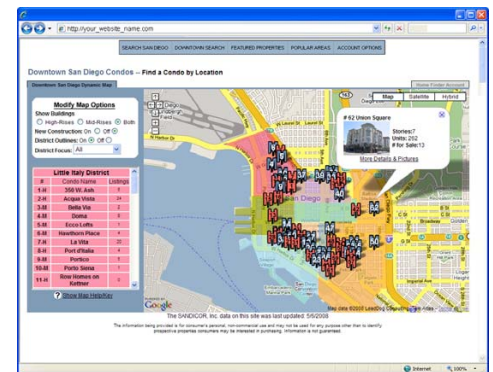

PREMIER IDX SEARCH

San Diego's Premier Mapping IDX Solution Start Generating Leads with Your Web Site!

Search for Properties & Rentals

• Dynamic Google™ Map Searching plus Neighborhood Facilities...

-  Homes
-  Schools
-  Condos
-  Places of Worship
-  Residential Income
-  Universities
-  Lots/Lands
-  Libraries
-  Rentals
-  Hospitals

...Live Traffic Data, Property Parcel Lines and Measure Tool

- Drive the Neighborhood with Street-Level Views
- Large Photos with Captions and Virtual Tour Links
- Rental Property Searching
- Foreclosure & Short Sale Searching
- Download Web Site Leads
 - Easily Download the Client Database into Outlook™, Excel™, Top Producer™, ACT! and other marketing software

Drive the Streets for Curb Appeal

Live Traffic Data and Satellite Views

- Create Custom Pages and Menus
 - Create Custom Pages with Simple Cut-and-Paste
 - Create Custom Menus for Specific Neighborhoods with the Ability to **Search Communities and Subdivisions**
 - Email Custom Search Links to Clients
 - Create Links to Any Page on the Internet
- Easily Integrates into All Web Sites
 - Create Integrates into Frames
 - Add a Custom Header & Footer for a Non-Framed Site
- Automatic Email and Mobile Phone Notification for New

- Unique Downtown San Diego Google™ Map Searching
 - Building Floor Plans
 - Common Area Photos
 - Building Specific Information
- Automatic Featured Properties
 - Agent's Listings Automatically Displayed
 - Add Additional Featured Properties