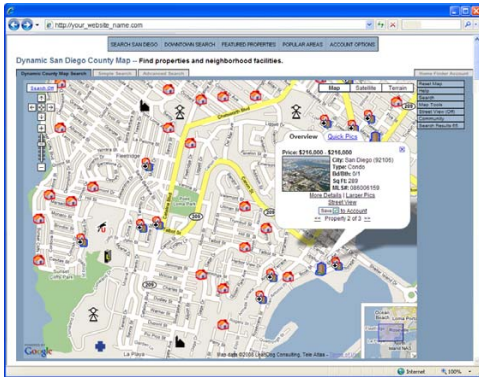

PREMIER IDX SEARCH

San Diego's Premier Mapping IDX Solution Start Generating Leads with Your Web Site!

Search for Properties & Rentals

• Dynamic Google™ Map Searching plus Neighborhood Facilities...

-  Homes
-  Schools
-  Condos
-  Places of Worship
-  Residential Income
-  Universities
-  Lots/Lands
-  Libraries
-  Rentals
-  Hospitals

...Live Traffic Data, Property Parcel Lines and Measure Tool

- Drive the Neighborhood with Street-Level Views
- Large Photos with Captions and Virtual Tour Links
- Rental Property Searching
- Foreclosure & Short Sale Searching
- Download Web Site Leads
 - Easily Download the Client Database into Outlook™, Excel™, Top Producer™, ACT! and other marketing software

Drive the Streets for Curb Appeal

Live Traffic Data and Satellite Views

- Create Custom Pages and Menus
 - Create Custom Pages with Simple Cut-and-Paste
 - Create Custom Menus for Specific Neighborhoods with the Ability to **Search Communities and Subdivisions**
 - Email Custom Search Links to Clients
 - Create Links to Any Page on the Internet
- Easily Integrates into All Web Sites
 - Create Integrates into Frames
 - Add a Custom Header & Footer for a Non-Framed Site
- Automatic Email and Mobile Phone Notification for New

- Unique Downtown San Diego Google™ Map Searching
 - Building Floor Plans
 - Common Area Photos
 - Building Specific Information
- Automatic Featured Properties
 - Agent's Listings Automatically Displayed
 - Add Additional Featured Properties