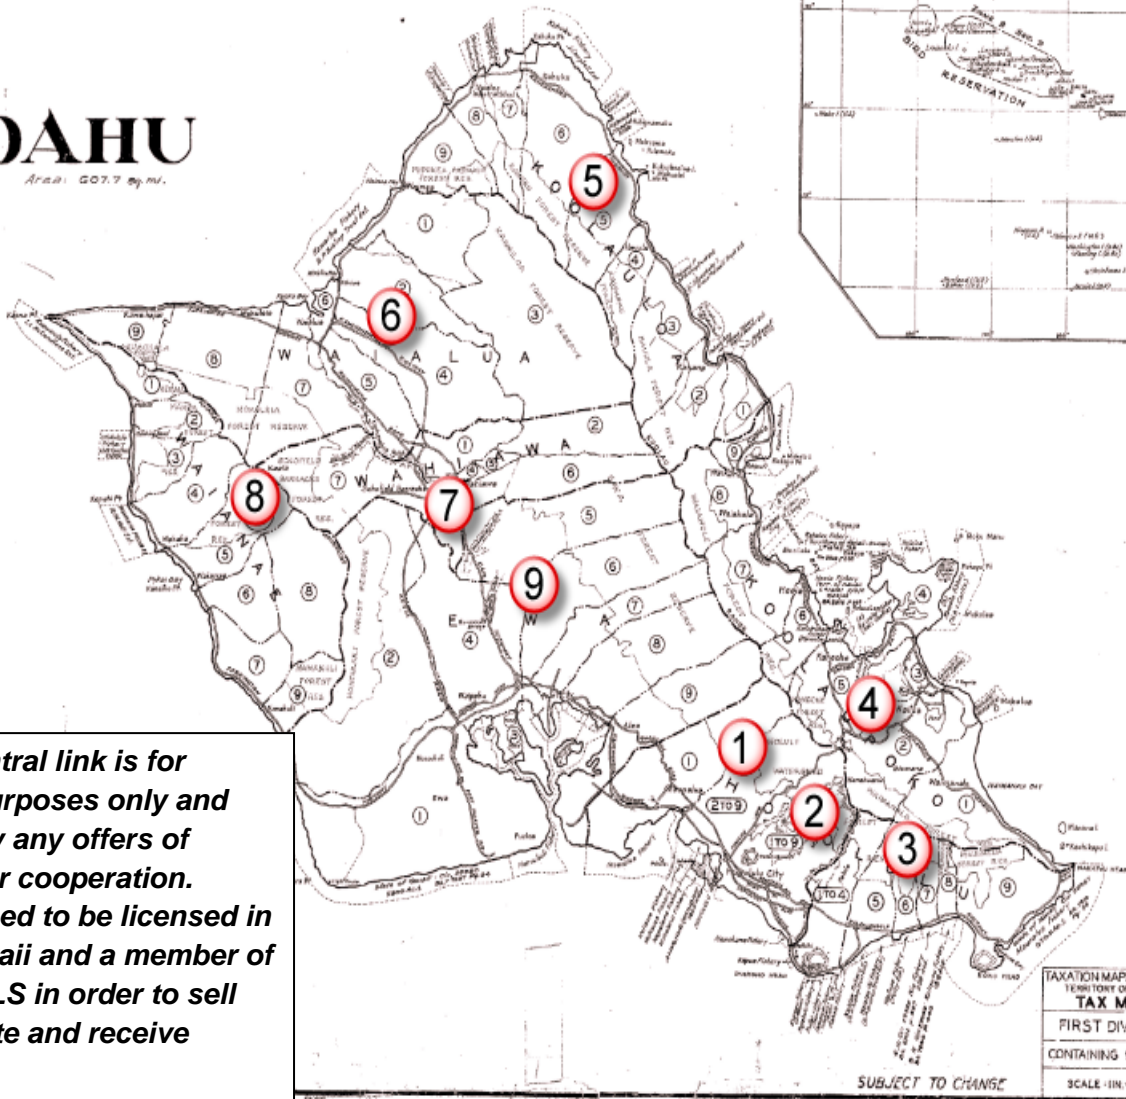

# OAHU

Area: 607.7 sq. mi.

**Note: The HiCentral link is for informational purposes only and does not convey any offers of compensation or cooperation. Members will need to be licensed in the state of Hawaii and a member of the HiCentral MLS in order to sell Hawaii real estate and receive compensation.**

SUBJECT TO CHANGE